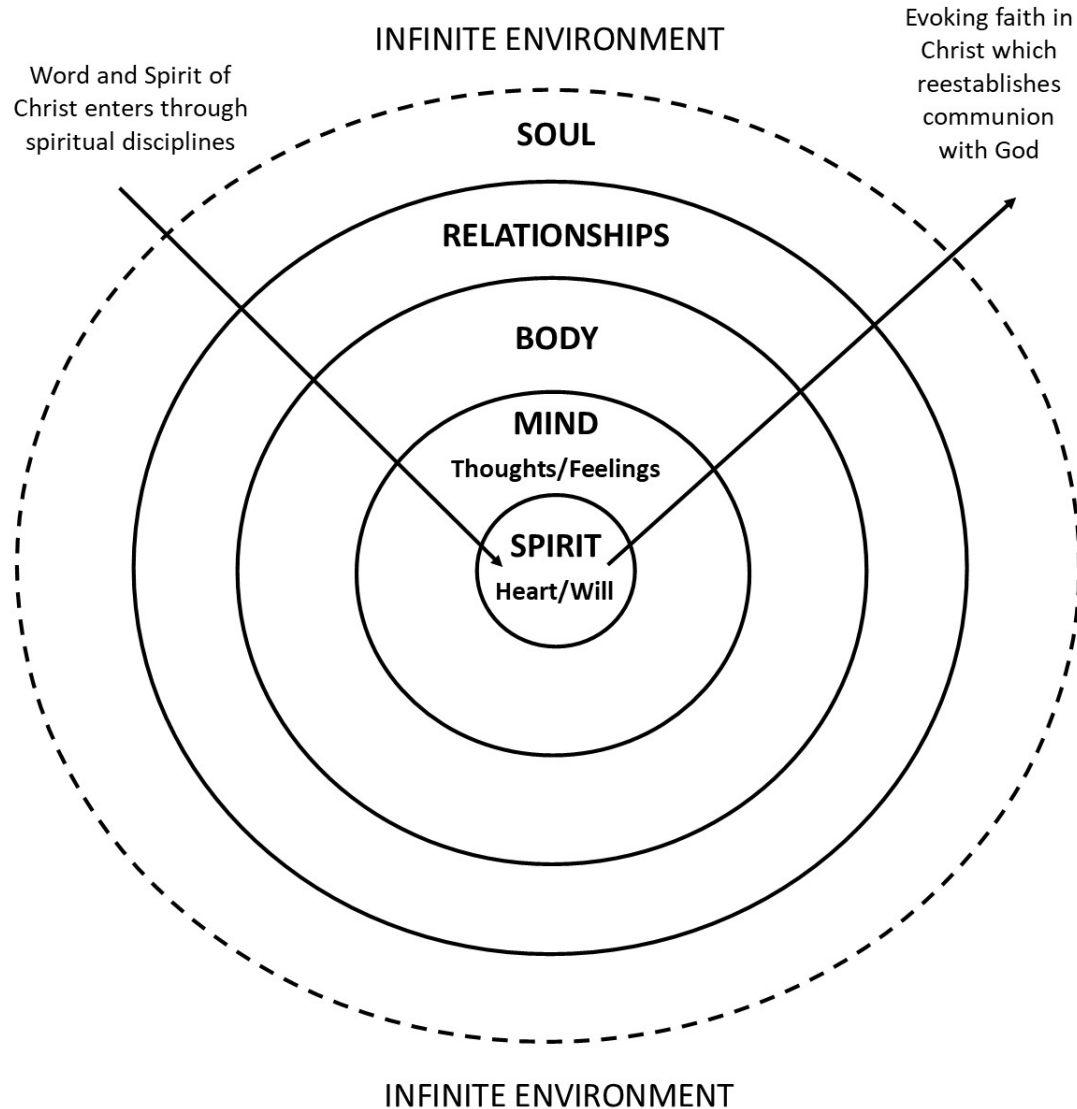

Wake up in the Kingdom
Breathe Kingdom Air (*love*)
Burn Kingdom Fuel (*grace*)
Build Kingdom Character
Do Kingdom Work

Deeper
Dive

An underwater photograph showing several divers swimming in clear blue water. The divers are silhouetted against the light, and their fins are visible. The scene is peaceful and serene.

Deeper Dive

Spiritual Formation
in Community

See you next week!

Spiritual Formation

“The Spirit-driven process of forming my inner being so that it becomes like the inner being of Christ himself.”

Spiritual Formation *in the Kingdom of God*

The Entire Human Self

The Whole Picture

Spiritual
Formation
*in the
Kingdom
of God*

Spiritual Formation *in the Kingdom of God*