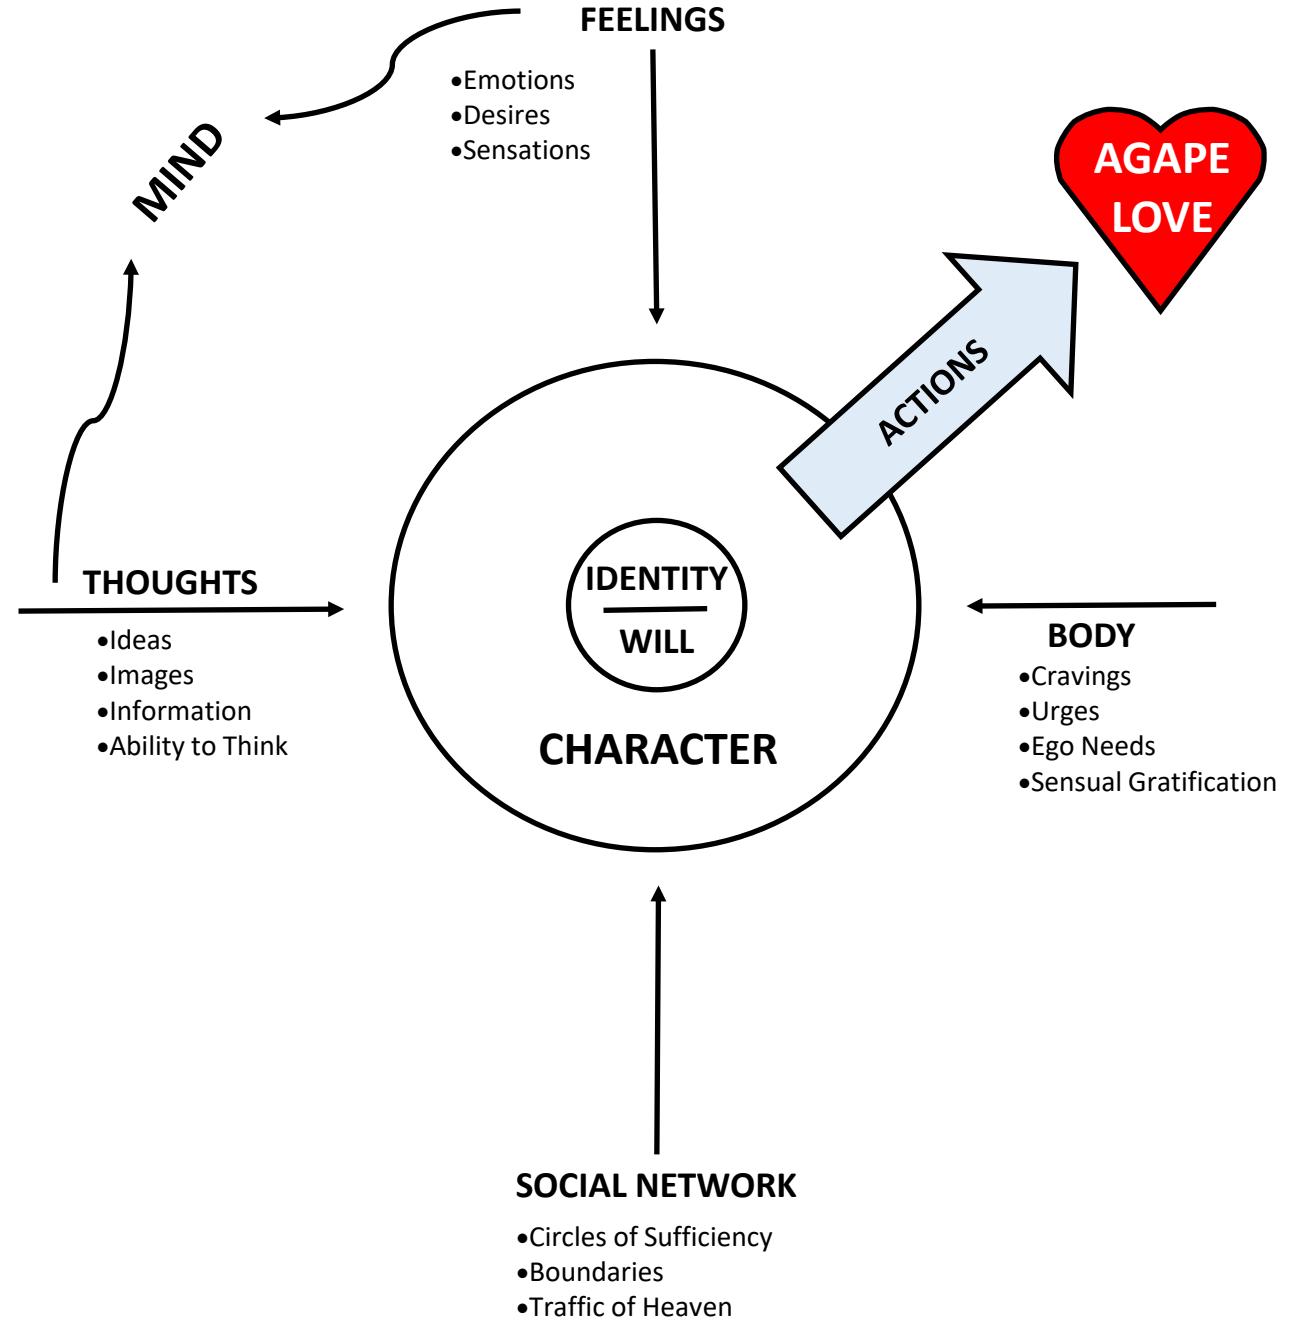

Spiritual Formation *in the Kingdom of God*