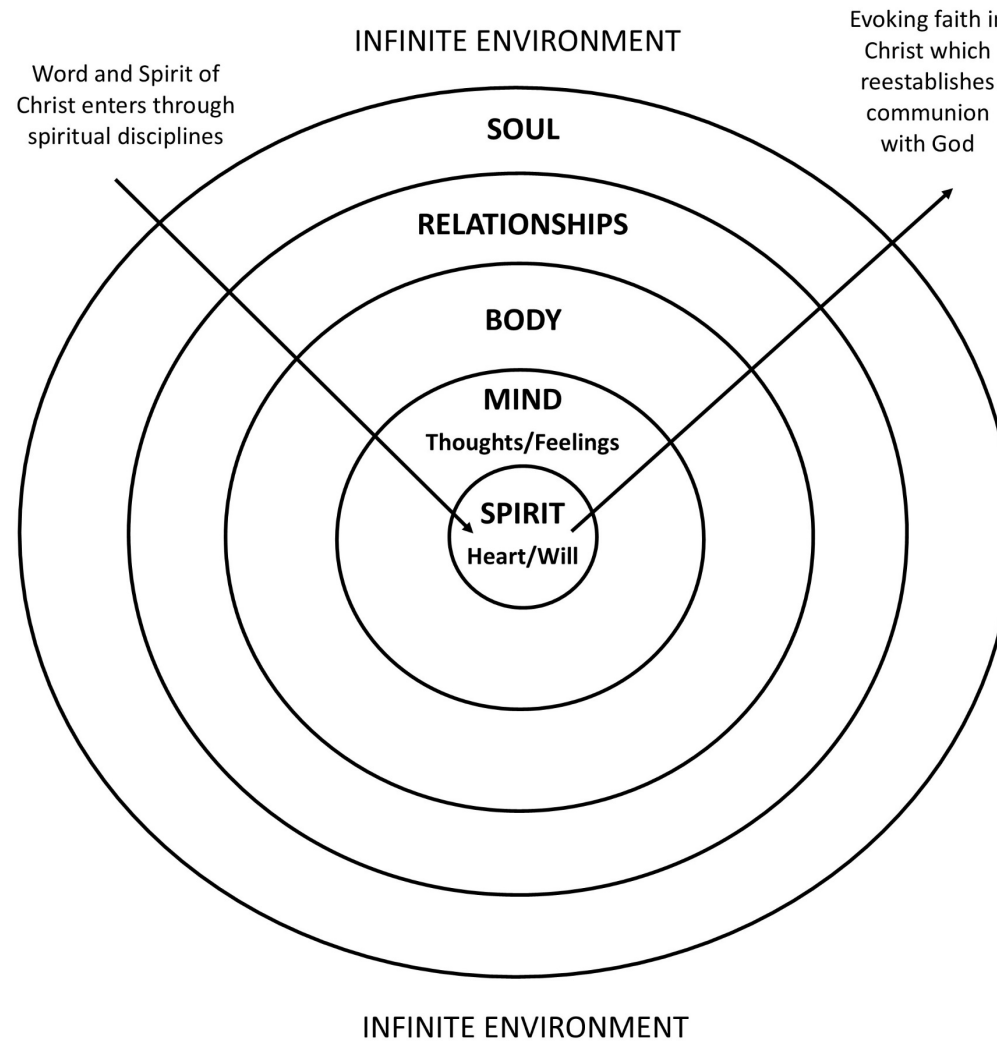

Homework

The background of the slide features a faded, light blue image of two divers underwater. One diver is positioned higher and upside down, while the other is lower and upright. Both are wearing scuba gear, including tanks and fins. The water is clear, and the overall tone is serene and deep.

Invite Others

**Who do you know that needs to know God
in a deeper and more real way?**

**Deeper
Dive**

An underwater photograph showing several divers swimming in clear blue water. The divers are silhouetted against the light, and their fins are visible. The scene is peaceful and serene.

Deeper Dive

Spiritual Formation
in Community

See you next week!

Spiritual Formation

“The Spirit-driven process of forming my inner being so that it becomes like the inner being of Christ himself.”

The Entire Human Self

The Whole Picture

Spiritual
Formation
*in the
Kingdom
of God*

Spiritual Formation *in the Kingdom of God*

A Day in the Kingdom

- **Wake up in the Kingdom**
- **Breathe Kingdom Air (love)**
- **Burn Kingdom Fuel (grace)**
- **Build Kingdom Character**
 - **Do Kingdom Work**