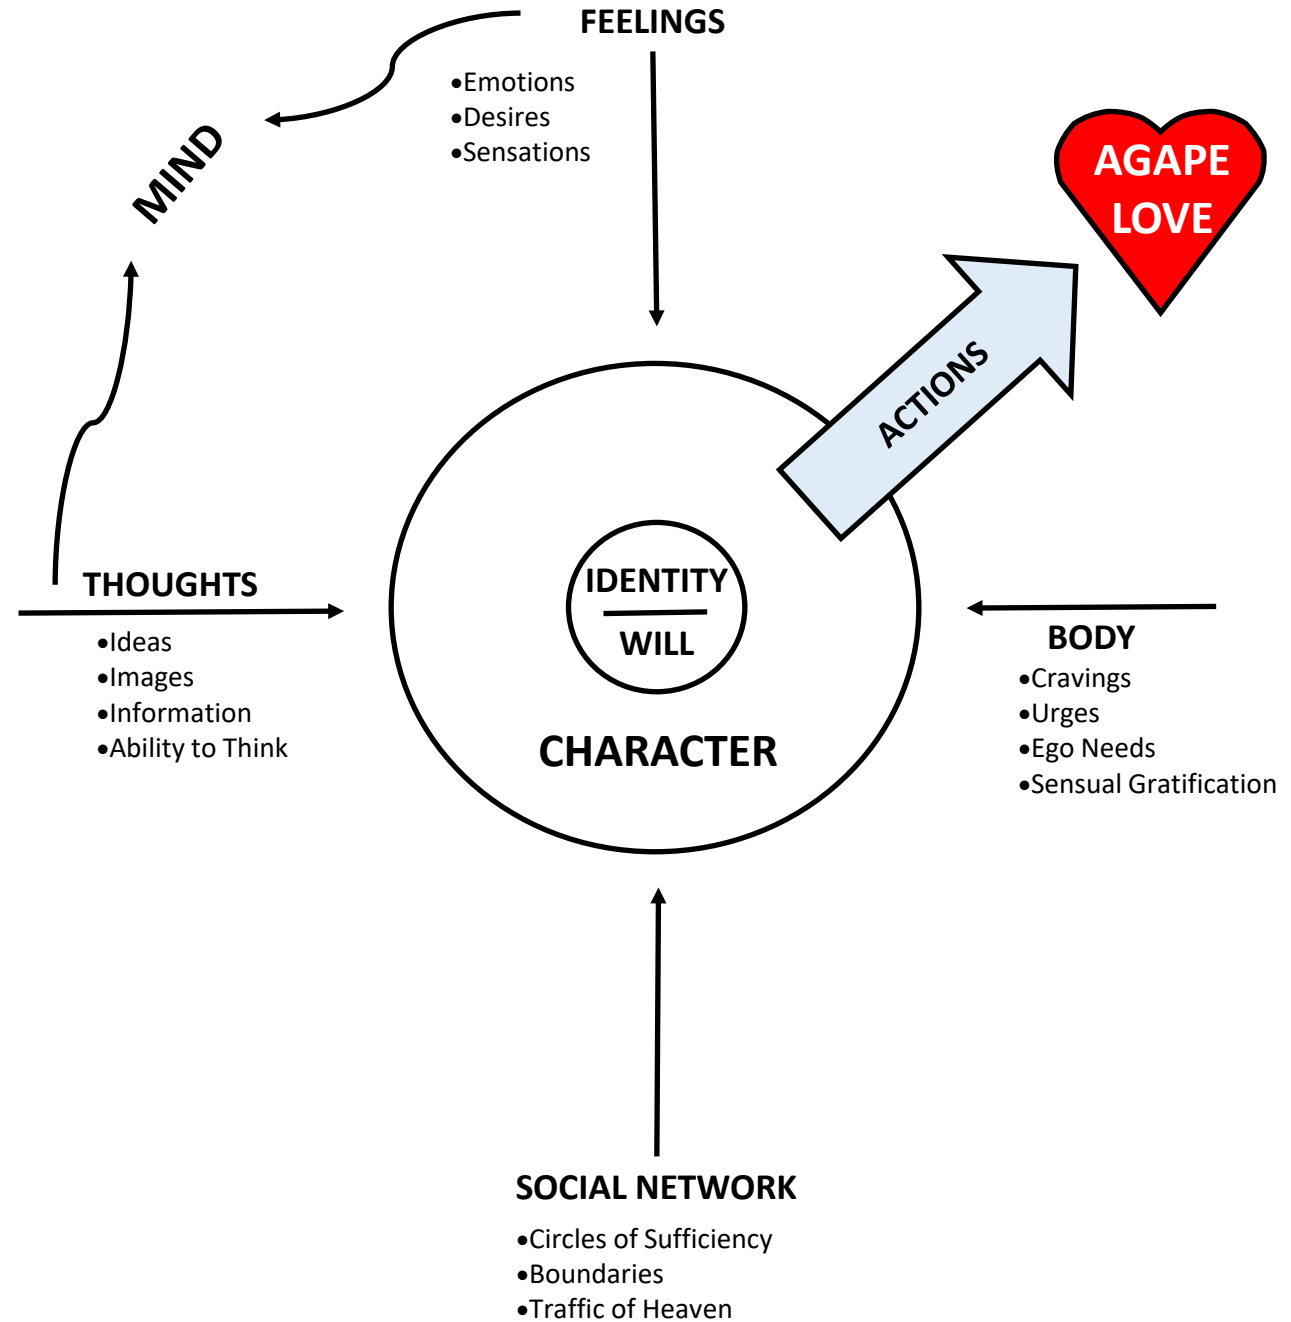

Spiritual Formation *in the Kingdom of God*