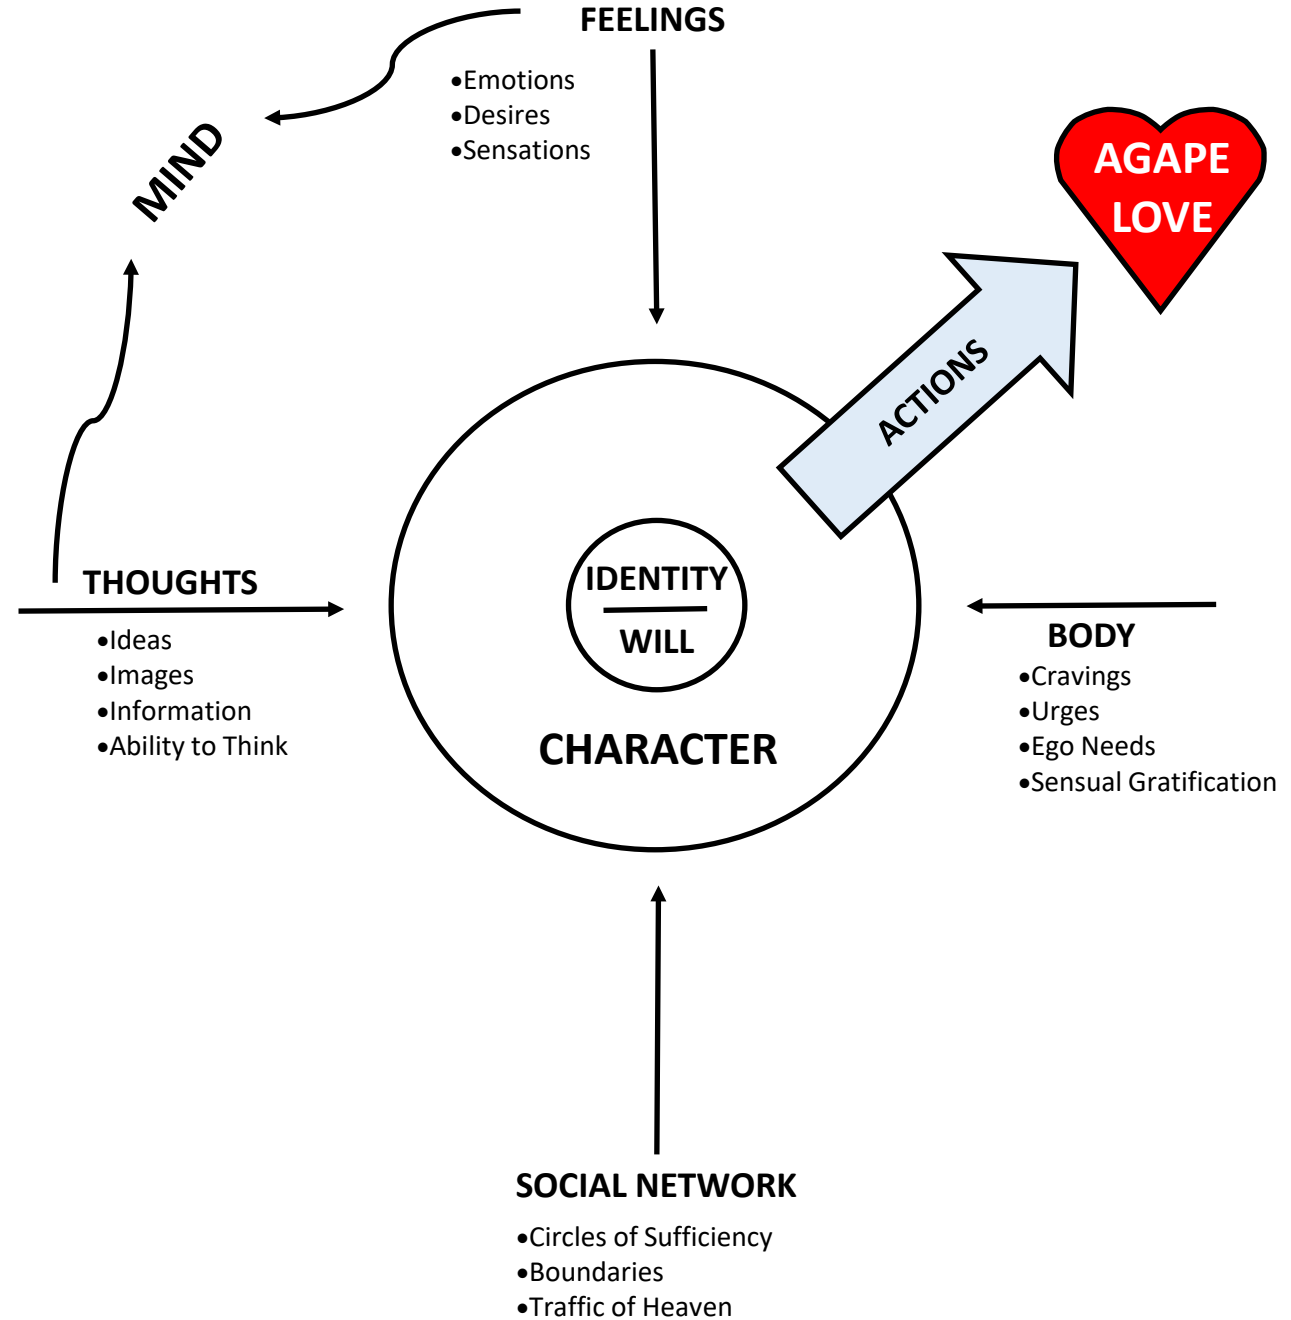

An underwater photograph showing several divers swimming in clear blue water. The divers are silhouetted against the light, and their fins are visible. The scene is peaceful and serene.

# Review what you do

How would you explain Spiritual Formation to a friend?

What does it mean to wake up in the Kingdom every morning?

What are the spiritual disciplines you are practicing weekly, why do you choose those, and what do they do for you?

What is a Circle of Sufficiency and how can it help you?

Describe what your Traffic of Heaven has been like lately?

Deeper  
Dive

# Spiritual Formation *in the Kingdom of God*