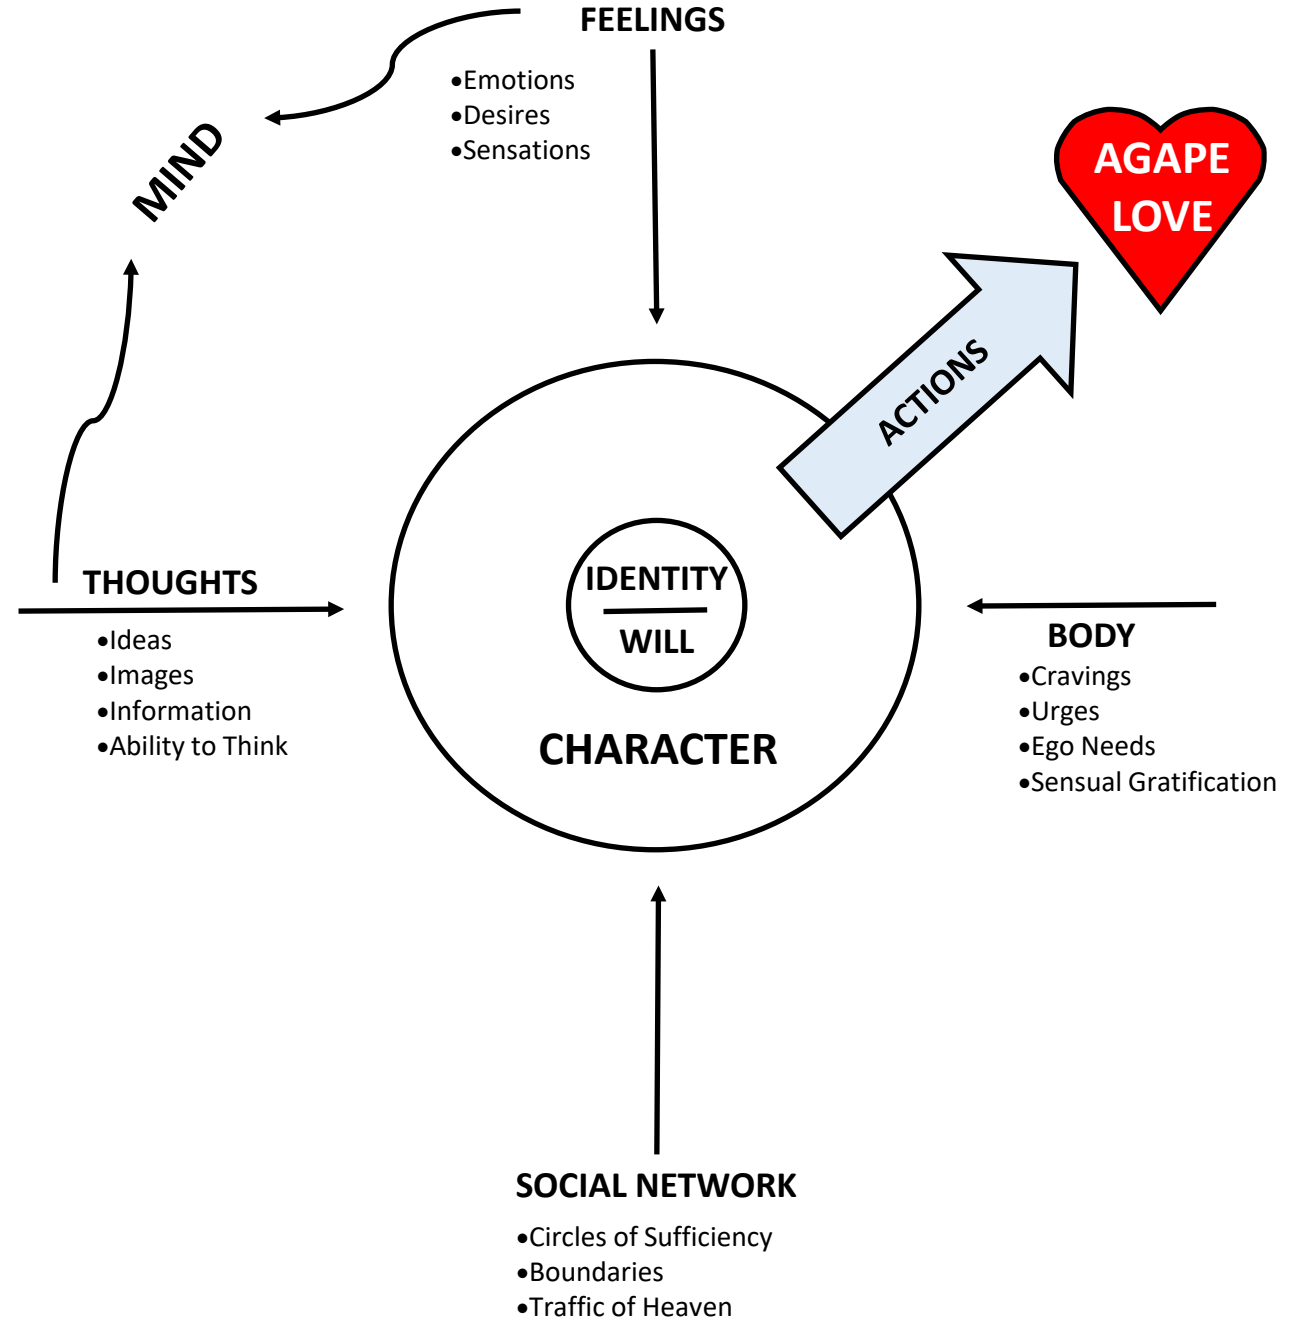

Spiritual Formation *in the Kingdom of God*